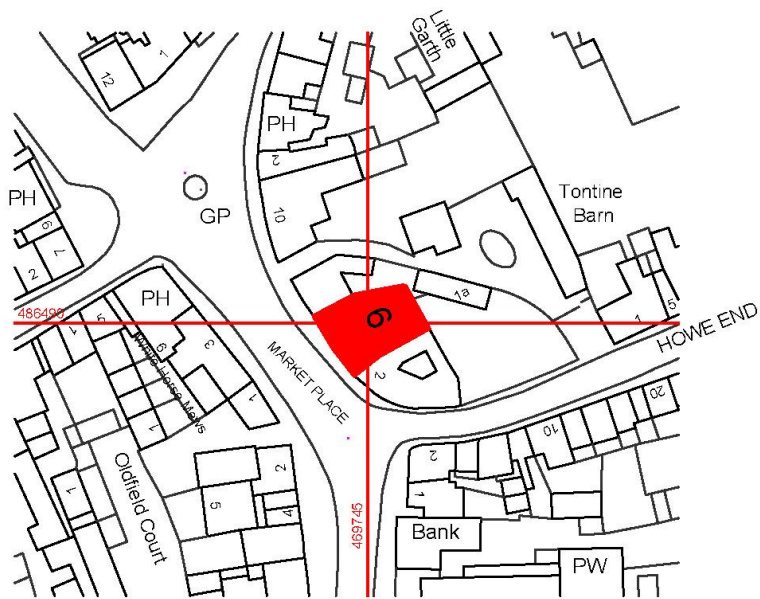

# Ordnance Survey® OS Sitemap®

Ordnance Survey, (c) Crown Copyright 2015. All rights reserved. Licence number 100022432

Eastings 469745	
Northing 486490	
OS Reference 100022432	

THIS COPY HAD BEEN MADE BY OR WITH THE AUTHORITY OF RYEDALE DISTRICT COUNCIL PURSUANT TO SECTION 47 OF THE COPYRIGHT DESIGNS AND PATENTS ACT 1988. UNLESS THAT ACT PROVIDES A RELEVANT EXCEPTION TO COPYRIGHT, THE COPY MUST NOT BE COPIED WITHOUT THE PRIOR PERMISSION OF THE COPYRIGHT OWNER.

6 MARKET PLACE – KIRKBYMOORSIDE  
LOCATION PLAN – 1:1250 @ A4

DATE VALID  
02/02/17